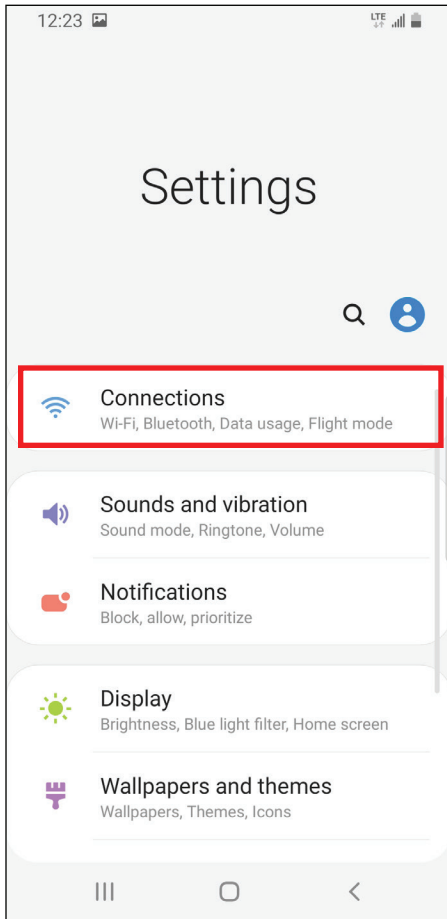

Connecting using mobile hotspot

1. Go to Settings  on your mobile device.

2. Select **Connections**

3. Select **Mobile Hotspot and Tethering**

4. Turn **Mobile Hotspot** on

5. Click **Mobile Hotspot** to access Wi-Fi network name and password

Connecting using mobile hotspot

6. Follow the instructions for connecting other devices

7. Click on the **connection icon** from your desktop tray and select the corresponding **Wi-Fi network**

8. For the **network security key**, enter the **password** from your mobile device