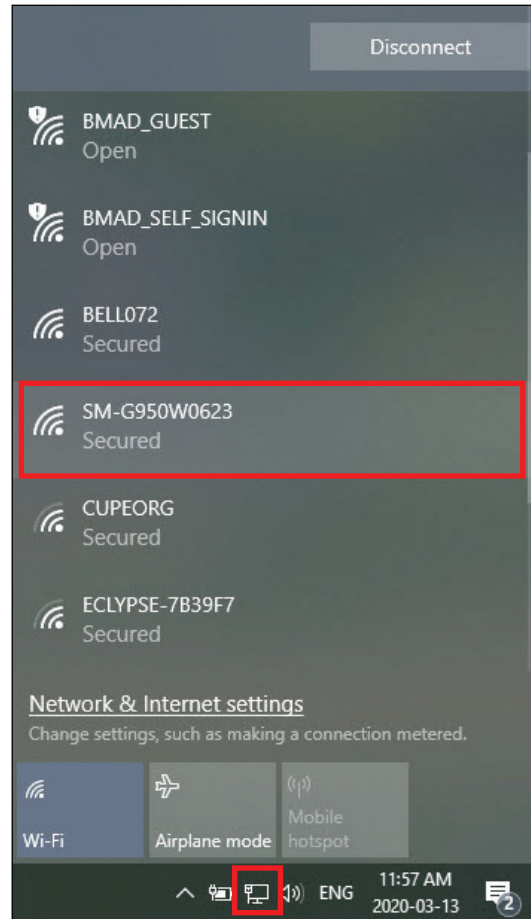

Connecting using mobile hotspot

1. Go to Settings  on your mobile device.

2. Select **Connections**

3. Select **Mobile Hotspot and Tethering**

4. Turn **Mobile Hotspot** on

5. Click **Mobile Hotspot** to access Wi-Fi network name and password

Connecting using mobile hotspot

6. Follow the instructions for connecting other devices

7. Click on the **connection icon** from your desktop tray and select the corresponding **Wi-Fi network**

8. For the **network security key**, enter the **password** from your mobile device