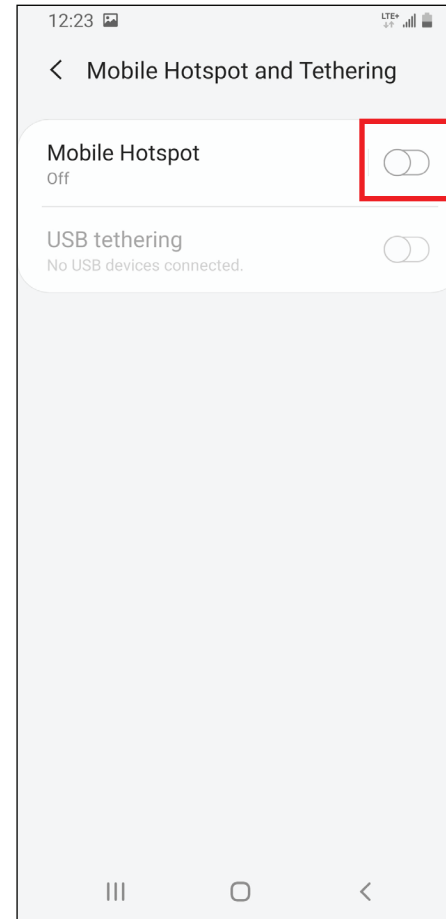

Connecting using mobile hotspot

1. Go to Settings  on your mobile device.

2. Select **Connections**

3. Select **Mobile Hotspot and Tethering**

4. Turn **Mobile Hotspot** on

5. Click **Mobile Hotspot** to access Wi-Fi network name and password

Connecting using mobile hotspot

6. Follow the instructions for connecting other devices

7. Click on the **connection icon** from your desktop tray and select the corresponding **Wi-Fi network**

8. For the **network security key**, enter the **password** from your mobile device