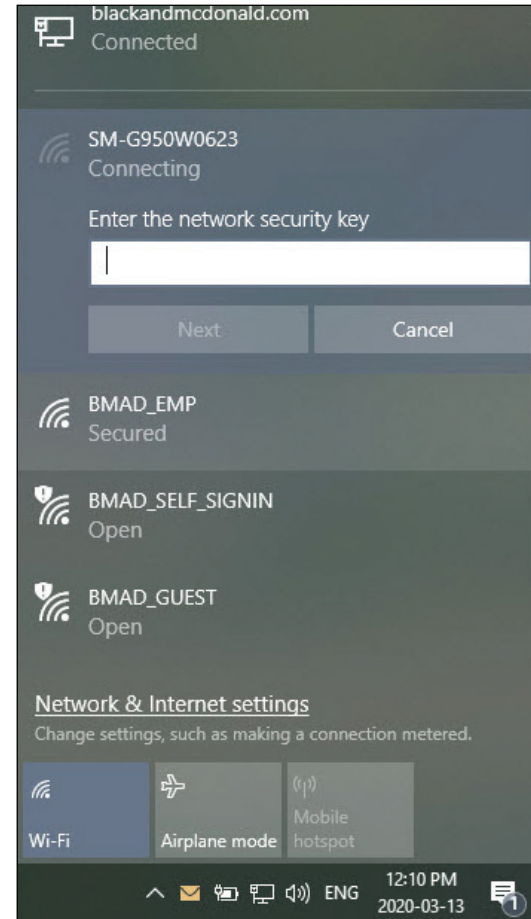

Connecting using mobile hotspot

1. Go to Settings  on your mobile device.

2. Select **Connections**

3. Select **Mobile Hotspot and Tethering**

4. Turn **Mobile Hotspot** on

5. Click **Mobile Hotspot** to access Wi-Fi network name and password

Connecting using mobile hotspot

6. Follow the instructions for connecting other devices

7. Click on the **connection icon** from your desktop tray and select the corresponding **Wi-Fi network**

8. For the **network security key**, enter the **password** from your mobile device