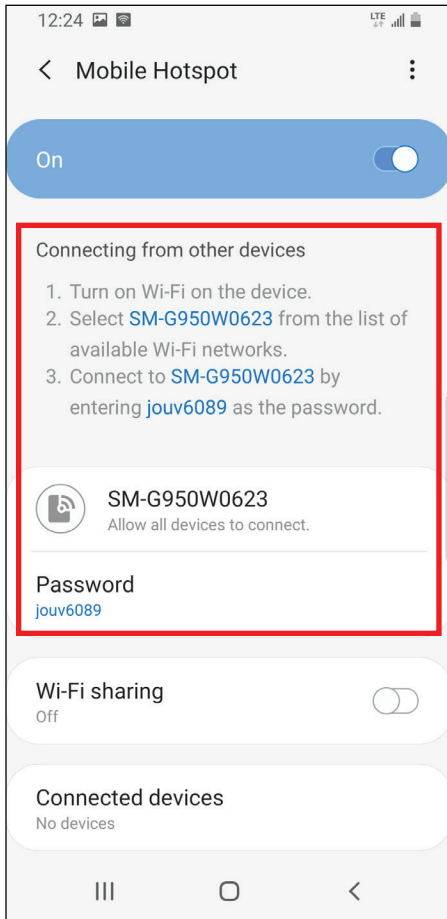

Connecting using mobile hotspot

1. Go to Settings  on your mobile device.

2. Select **Connections**

3. Select **Mobile Hotspot and Tethering**

4. Turn **Mobile Hotspot** on

5. Click **Mobile Hotspot** to access Wi-Fi network name and password

Connecting using mobile hotspot

6. Follow the instructions for connecting other devices

7. Click on the **connection icon** from your desktop tray and select the corresponding **Wi-Fi network**

8. For the **network security key**, enter the **password** from your mobile device