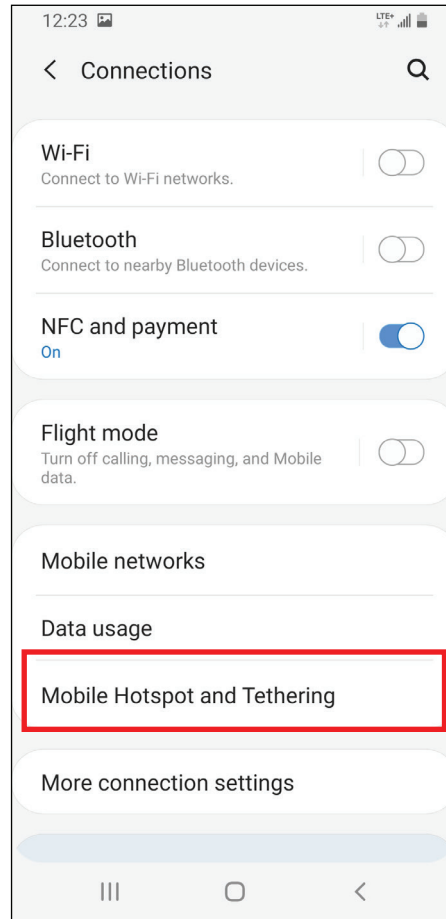

Connecting using mobile hotspot

1. Go to Settings  on your mobile device.

2. Select **Connections**

3. Select **Mobile Hotspot and Tethering**

4. Turn **Mobile Hotspot** on

5. Click **Mobile Hotspot** to access Wi-Fi network name and password

Connecting using mobile hotspot

6. Follow the instructions for connecting other devices

7. Click on the **connection icon** from your desktop tray and select the corresponding **Wi-Fi network**

8. For the **network security key**, enter the **password** from your mobile device