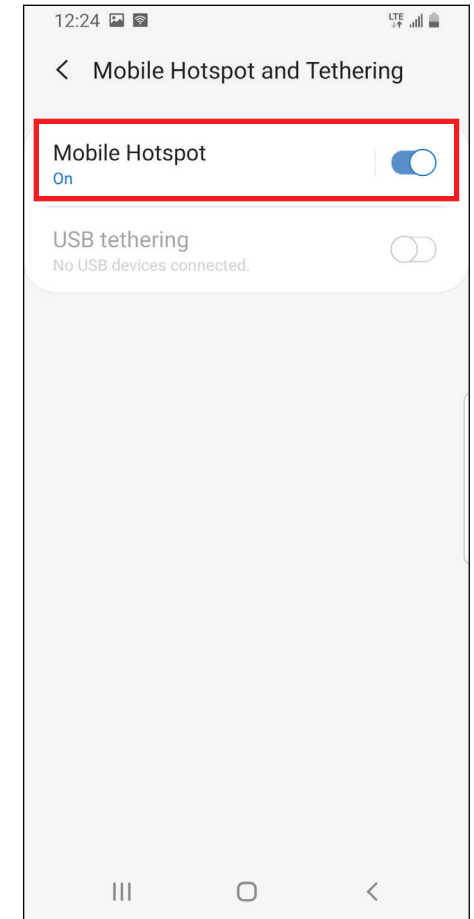

Connecting using mobile hotspot

1. Go to Settings  on your mobile device.

2. Select **Connections**

3. Select **Mobile Hotspot and Tethering**

4. Turn **Mobile Hotspot** on

5. Click **Mobile Hotspot** to access Wi-Fi network name and password

Connecting using mobile hotspot

6. Follow the instructions for connecting other devices

7. Click on the **connection icon** from your desktop tray and select the corresponding **Wi-Fi network**

8. For the **network security key**, enter the **password** from your mobile device